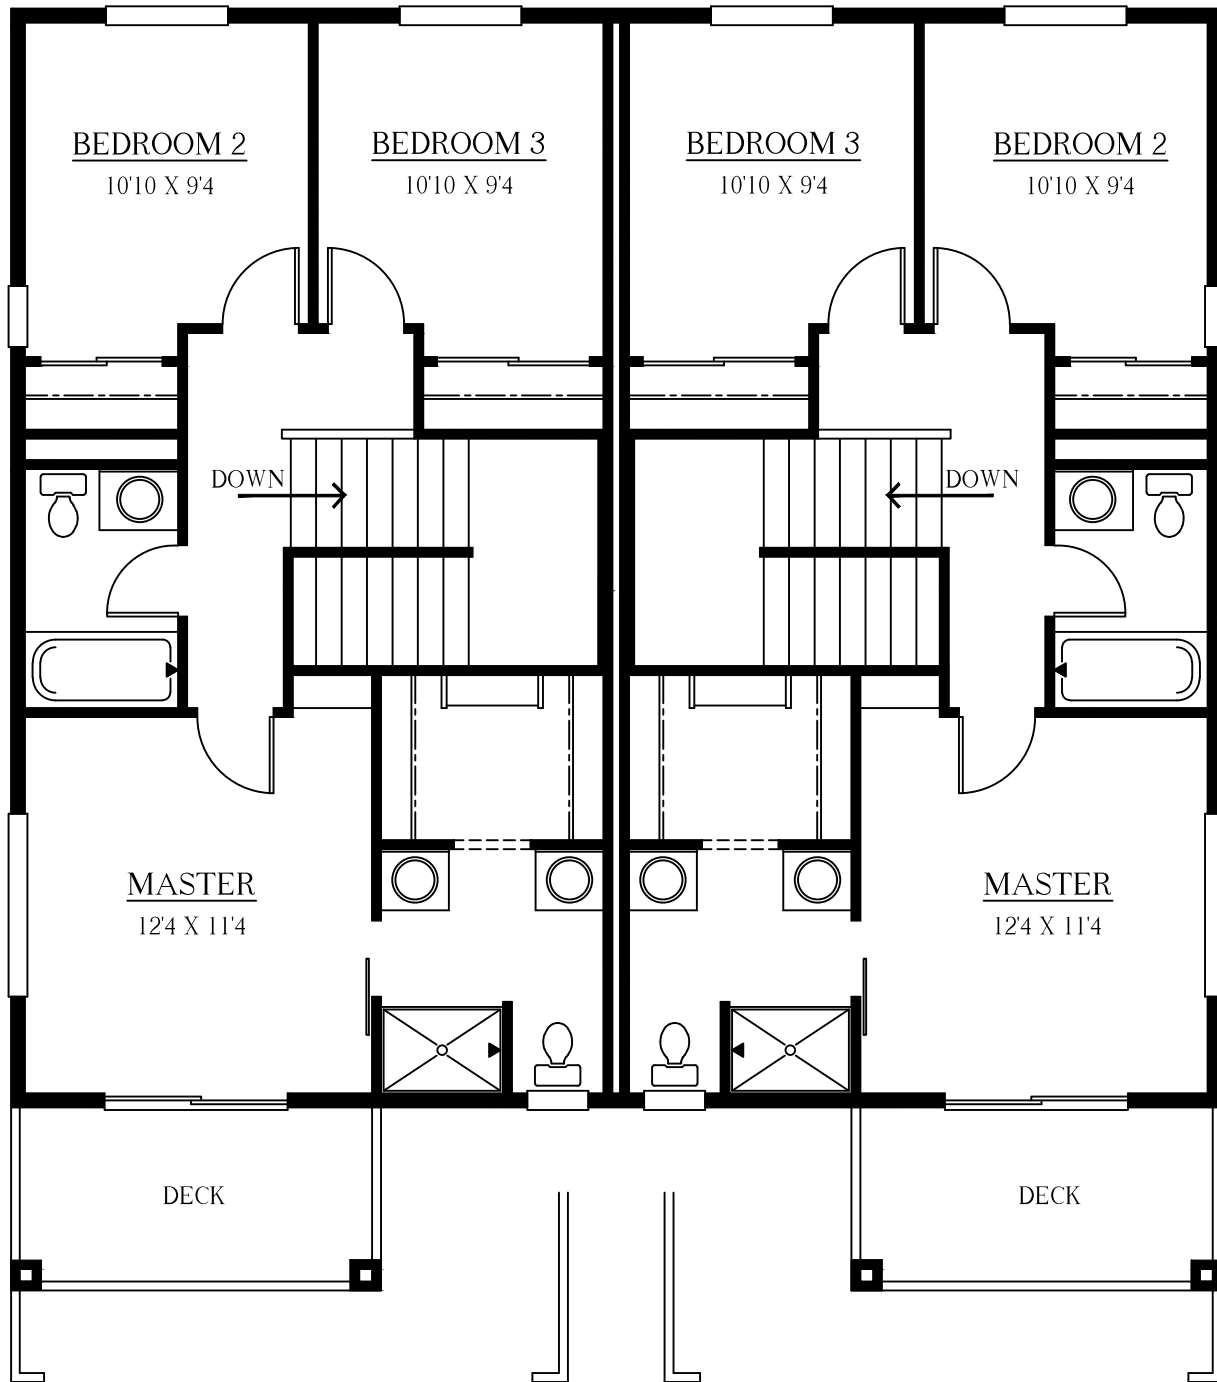

KITCHEN
134 X 24

KITCHEN
134 X 24

LIVING ROOM
16'4 X 13'8

LIVING ROOM
16'4 X 13'8

DECK

DECK

MAIN LEVEL

694 sq ft FINISHED
110 sq ft DECK

UPPER LEVEL

668 sq ft FINISHED
80 sq ft DECK

REC ROOM
146 X 12'10

REC ROOM
146 X 12'10

GARAGE
228 X 17'2

GARAGE
228 X 17'2

LOWER LEVEL

320 sq ft FINISHED
42 sq ft UNFINISHED
4424 sq ft GARAGE

FRONT ELEVATION