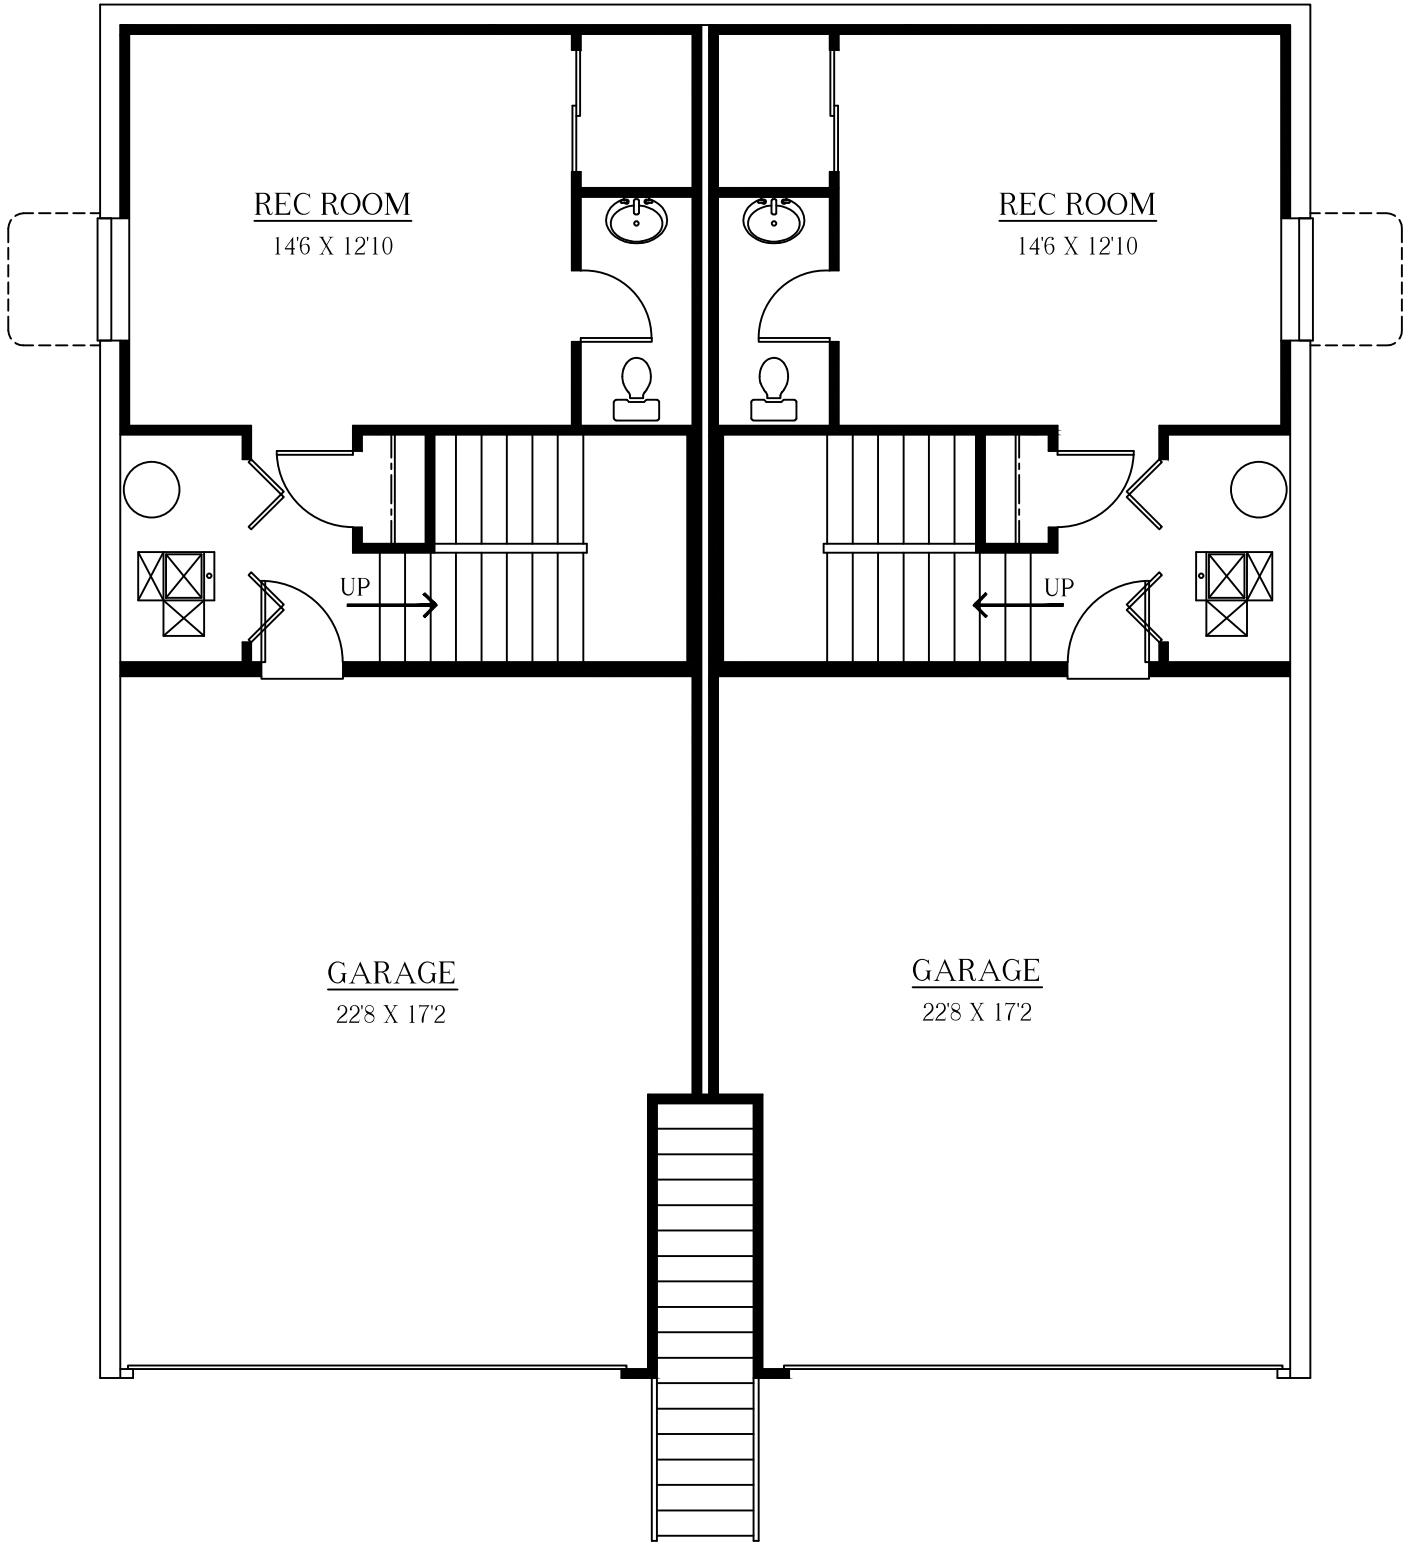

KITCHEN
134 X 24

KITCHEN
134 X 24

LIVING ROOM
16'4 X 13'8

LIVING ROOM
16'4 X 13'8

DECK

DECK

MAIN LEVEL

694 sq ft FINISHED
110 sq ft DECK

UPPER LEVEL

668 sq ft FINISHED
80 sq ft DECK

REC ROOM
146 X 12'10

REC ROOM
146 X 12'10

GARAGE
228 X 17'2

GARAGE
228 X 17'2

LOWER LEVEL

320 sq ft FINISHED
42 sq ft UNFINISHED
4424 sq ft GARAGE

FRONT ELEVATION